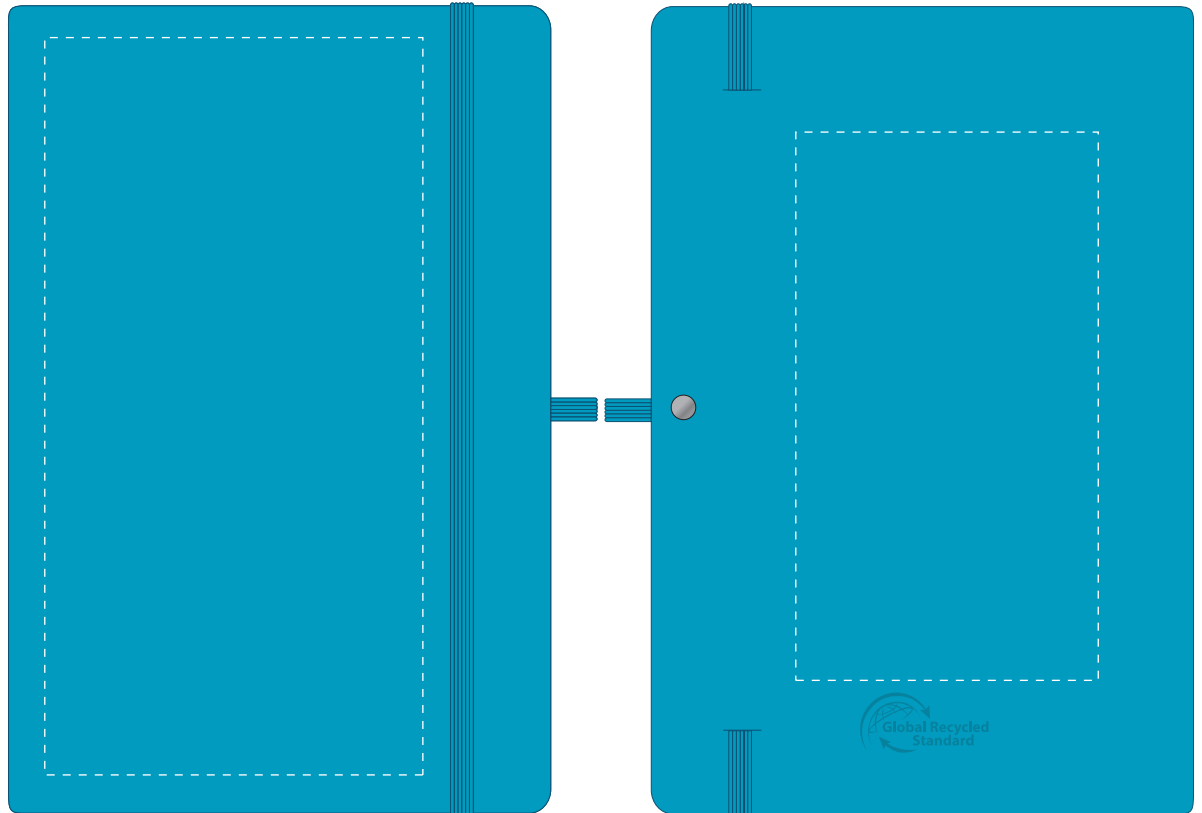

Your Ref:	Quantity:	Product Code: QS2345
Our Ref:	Version: 1	Product Colour: CYAN

**PRINTING CONCERNS:****PRODUCT INFO: DUE TO THE NATURE OF THE PRODUCT THE PRINT POSITION MAY VARY BY 2 - 3 MM**

We stock this item in the following colours

**PANTONE REFERENCE(S)**

- Colour 1
- Colour 1
- Colour 1
- Colour 1

ARTWORK SCALE 50%

- CENTRED TO PRINT AREA
- CENTRED TO NOTEBOOK

**The dashed line is to demonstrate print area and will not appear on your printed item****PLEASE NOTE:**

To proceed, please approve visual via the online system.

ARTWORK SCALE 100%  
Max print area: 195mm x 100mm

ARTWORK SCALE 100%  
Max print area: 145mm x 80mm